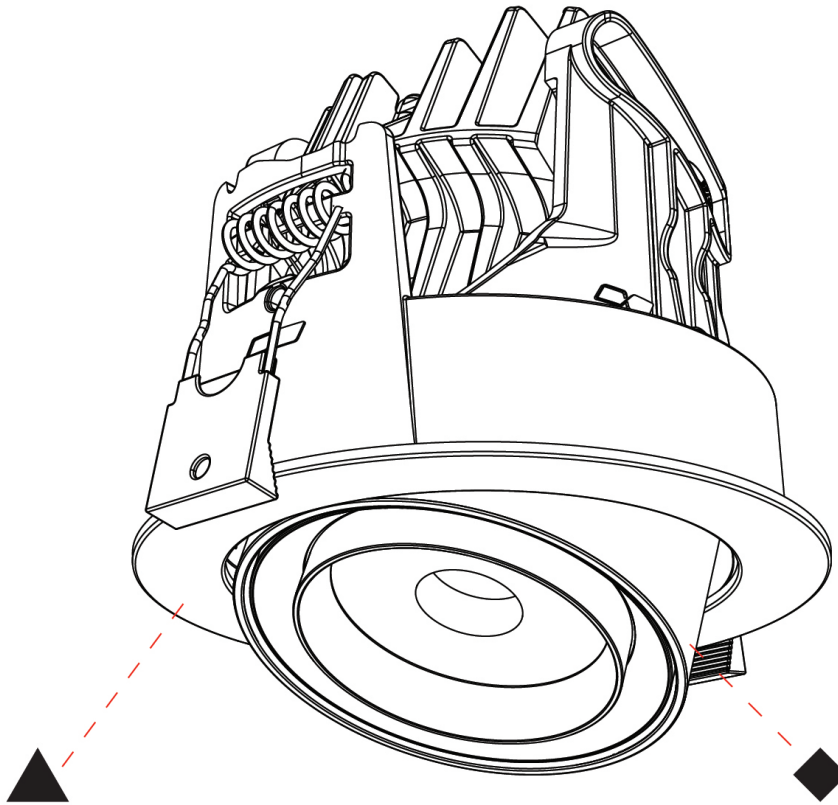

CENTRIQ ROUND FLEX ADJUSTABLE RECESSED

A35981-

PROJECT

TYPE

SPECIFIER

QUANTITY

DATE

A